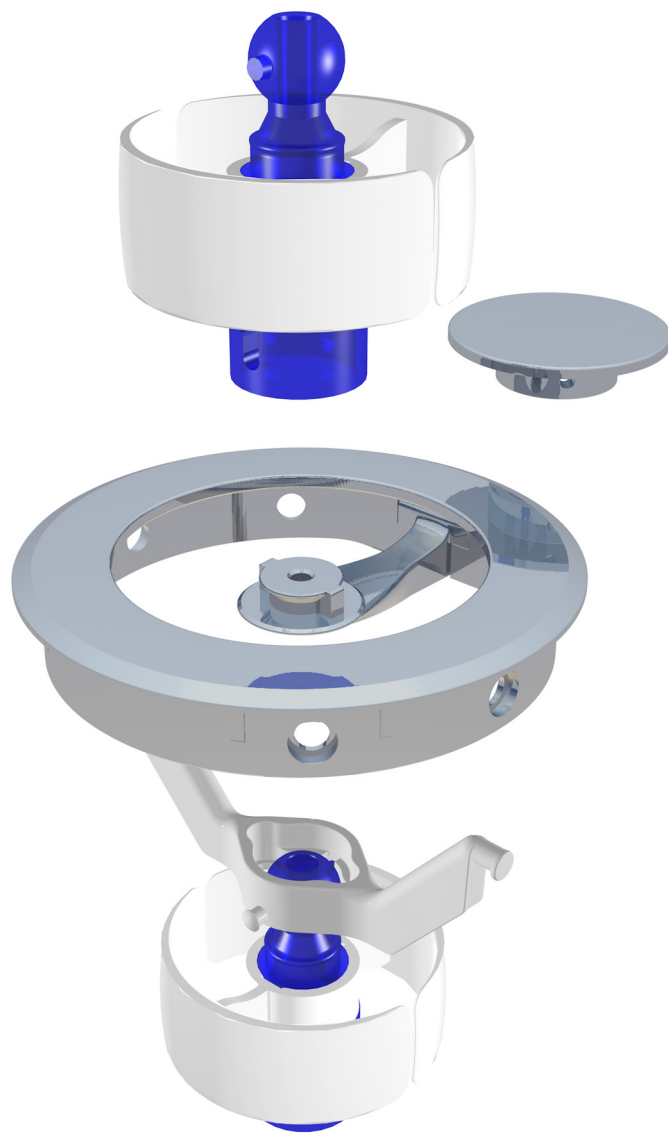

Professional Cablemanagement

Orbit[®]

Orbit®

Cable-Snake® Orbit® is the first world-wide individualized cable guiding system.

The main parts of the cable chain system comprise a patented bayonet connector on which various chain forms can be mounted according to the customers' designs and demands. The eight basic forms consist of Bio-plastic, metal, glas, wood or your desired material.

With a „click“, the Gecko® magnetclip connects the system to steelfurniture or cablechannel.

Cable snake Orbit® can be attached tool-free to Cable duct Orbit®. High-class surfaces like premium steel, aluminium or chrome accentuate the high aspiration on design and function.

With the widespread Orbit® system we first-time succeeded to present an individual Cable management building set, which can be adapted to Cable quantity and customized demands on design, form and colour.