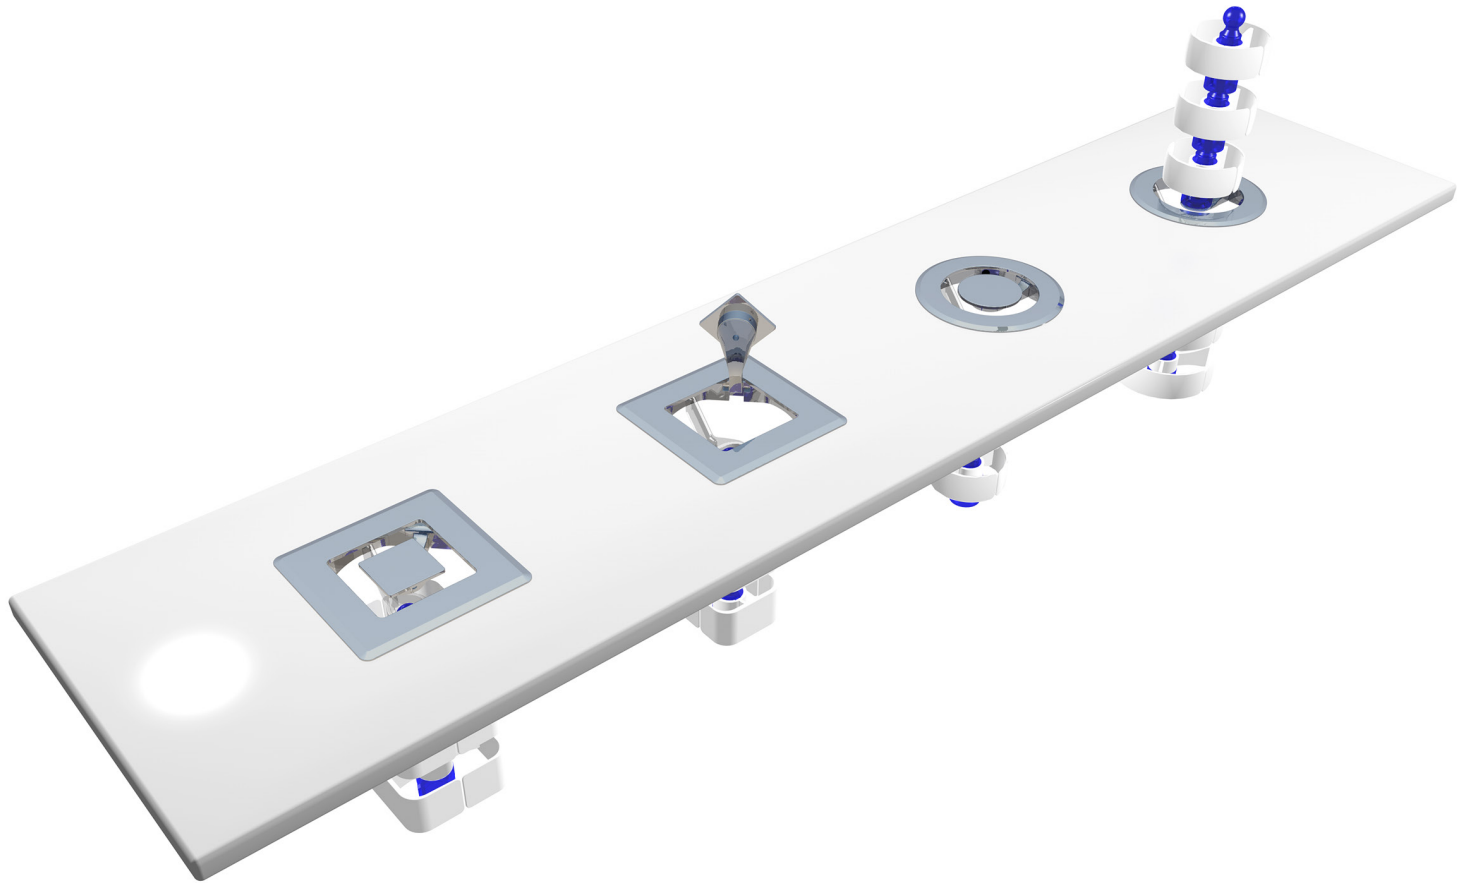

Professional Cablemanagement

Orbit[®]

Orbit®

Cable-Snake® Orbit® is the first world-wide individualized cable guiding system.

The main parts of the cable chain system comprise a patented bayonet connector on which various chain forms can be mounted according to the customers' designs and demands. The eight basic forms consist of Bio-plastic, metal, glas, wood or your desired material.

With a „click“, the Gecko® magnetclip connects the system to steelfurniture or cablechannel.

Cable snake Orbit® can be attached tool-free to Cable duct Orbit®. High-class surfaces like premium steel, aluminium or chrome accentuate the high aspiration on design and function.

With the widespread Orbit® system we first-time succeeded to present an individual Cable management building set, which can be adapted to Cable quantity and customized demands on design, form and colour.