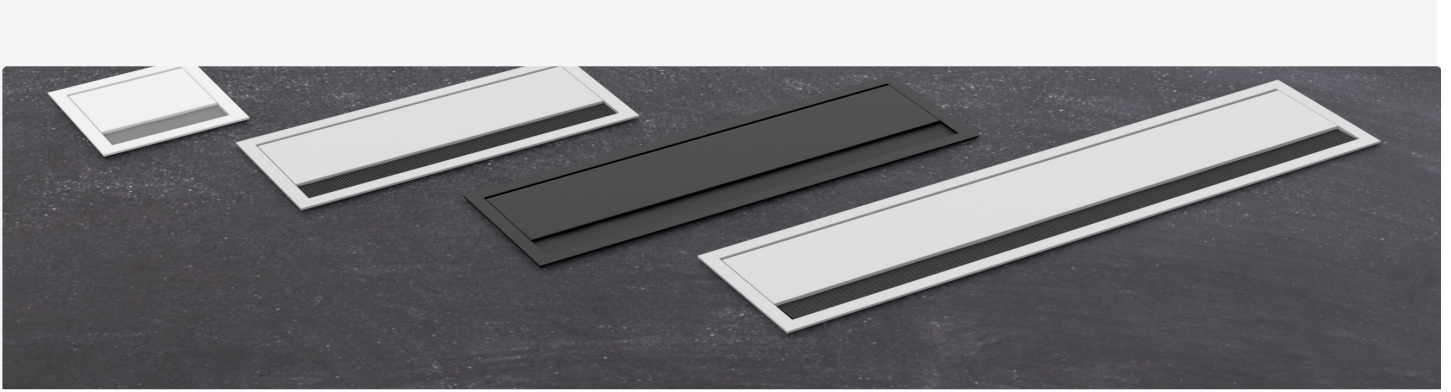

Aluminum Cable Outlet

- ✔ With straight cover
- ✔ Eco version

Technical Drawing

Drilling Pattern

Article	Description	Depth Width Height in mm	Material	Colour	Item No
EXIT G11 eco	cable outlet with straight cover and grey brush seal	100 100 16	Aluminium	white matt	201 105040
EXIT G11 eco	cable outlet with straight cover and black brush seal	100 100 16	Aluminium	black	201 120076
EXIT G11 eco	cable outlet with straight cover and black brush seal	100 100 16	Aluminium	anodised	201 106300
EXIT G11 eco	cable outlet with straight cover and grey brush seal	100 240 16	Aluminium	white matt	201 106594
EXIT G11 eco	cable outlet with straight cover and black brush seal	100 240 16	Aluminium	black	201 120090
EXIT G11 eco	cable outlet with straight cover and black brush seal	100 240 16	Aluminium	anodised	201 106146
EXIT G11 eco	cable outlet with straight cover and grey brush seal	100 320 16	Aluminium	white matt	201 106601
EXIT G11 eco	cable outlet with straight cover and black brush seal	100 320 16	Aluminium	black	201 120083
EXIT G11 eco	cable outlet with straight cover and black brush seal	100 320 16	Aluminium	anodised	201 105866
EXIT G11 eco	cable outlet with straight cover and grey brush seal	100 450 16	Aluminium	white matt	201 104984
EXIT G11 eco	cable outlet with straight cover and black brush seal	100 450 16	Aluminium	black	201 120097
EXIT G11 eco	cable outlet with straight cover and black brush seal	100 450 16	Aluminium	anodised	201 105537