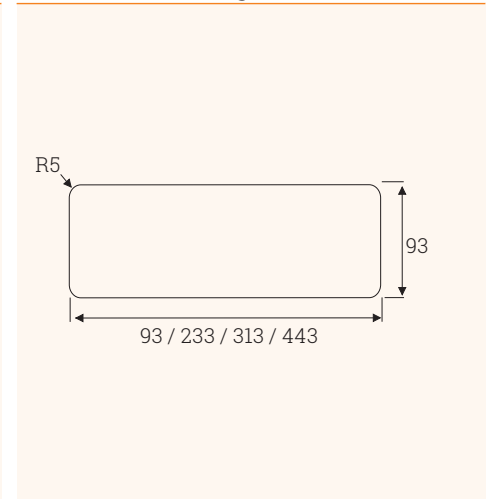

Aluminum Cable Outlet

- ✔ With straight cover
- ✔ Eco version

Technical Drawing

Drilling Pattern

Article	Description	Depth Width Height in mm	Material	Colour	Item No
EXIT G11 eco	cable outlet with straight cover and grey brush seal	100 100 16	Aluminium	white matt	201 105040
EXIT G11 eco	cable outlet with straight cover and black brush seal	100 100 16	Aluminium	black	201 120076
EXIT G11 eco	cable outlet with straight cover and black brush seal	100 100 16	Aluminium	anodised	201 106300
EXIT G11 eco	cable outlet with straight cover and grey brush seal	100 240 16	Aluminium	white matt	201 106594
EXIT G11 eco	cable outlet with straight cover and black brush seal	100 240 16	Aluminium	black	201 120090
EXIT G11 eco	cable outlet with straight cover and black brush seal	100 240 16	Aluminium	anodised	201 106146
EXIT G11 eco	cable outlet with straight cover and grey brush seal	100 320 16	Aluminium	white matt	201 106601
EXIT G11 eco	cable outlet with straight cover and black brush seal	100 320 16	Aluminium	black	201 120083
EXIT G11 eco	cable outlet with straight cover and black brush seal	100 320 16	Aluminium	anodised	201 105866
EXIT G11 eco	cable outlet with straight cover and grey brush seal	100 450 16	Aluminium	white matt	201 104984
EXIT G11 eco	cable outlet with straight cover and black brush seal	100 450 16	Aluminium	black	201 120097
EXIT G11 eco	cable outlet with straight cover and black brush seal	100 450 16	Aluminium	anodised	201 105537