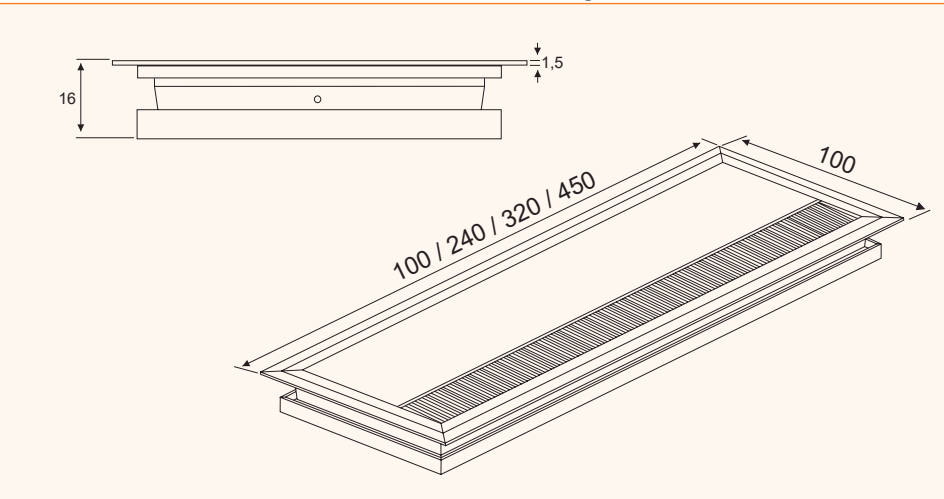

Aluminum Cable Outlet

- ✔ With straight cover
- ✔ Eco version

Technical Drawing

Drilling Pattern

Article	Description	Depth Width Height in mm	Material	Colour	Item No
EXIT G11 eco	cable outlet with straight cover and grey brush seal	100 100 16	Aluminium	white matt	201 105040
EXIT G11 eco	cable outlet with straight cover and black brush seal	100 100 16	Aluminium	black	201 120076
EXIT G11 eco	cable outlet with straight cover and black brush seal	100 100 16	Aluminium	anodised	201 106300
EXIT G11 eco	cable outlet with straight cover and grey brush seal	100 240 16	Aluminium	white matt	201 106594
EXIT G11 eco	cable outlet with straight cover and black brush seal	100 240 16	Aluminium	black	201 120090
EXIT G11 eco	cable outlet with straight cover and black brush seal	100 240 16	Aluminium	anodised	201 106146
EXIT G11 eco	cable outlet with straight cover and grey brush seal	100 320 16	Aluminium	white matt	201 106601
EXIT G11 eco	cable outlet with straight cover and black brush seal	100 320 16	Aluminium	black	201 120083
EXIT G11 eco	cable outlet with straight cover and black brush seal	100 320 16	Aluminium	anodised	201 105866
EXIT G11 eco	cable outlet with straight cover and grey brush seal	100 450 16	Aluminium	white matt	201 104984
EXIT G11 eco	cable outlet with straight cover and black brush seal	100 450 16	Aluminium	black	201 120097
EXIT G11 eco	cable outlet with straight cover and black brush seal	100 450 16	Aluminium	anodised	201 105537