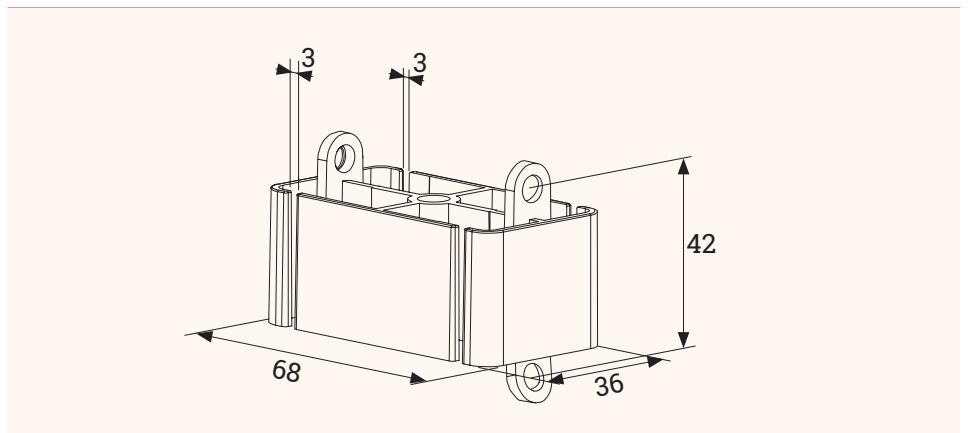

The 4 chamber cable guide, which moves along

- ✔ Particularly suitable for height adjustable desks
- ✔ 30 chain links for a maximum height of 1.285 mm
- ✔ with 4 chambers for a big amount of cables
- ✔ quickly height adjustable by removing single links
- ✔ Can easily be shortened to suit standard desks

Technical Drawings

3D View / Side

3D View / Detail

4 cable chambers
Because of the 4 chambers it's ideal for many cables

Easy clip system
Can be extended / shortened in seconds of time

Easy fixation
With drilling holes for fixation below the table top

Name	Description	Colour	Article No.
FLEXIT RE 4	4 chamber cable guide, vertical, height max. 1285mm, plastic, with table connection, suitable for height adjustable desk frames, with screws and base	black	203 124647
		silver	203 124633
		white	203 124640