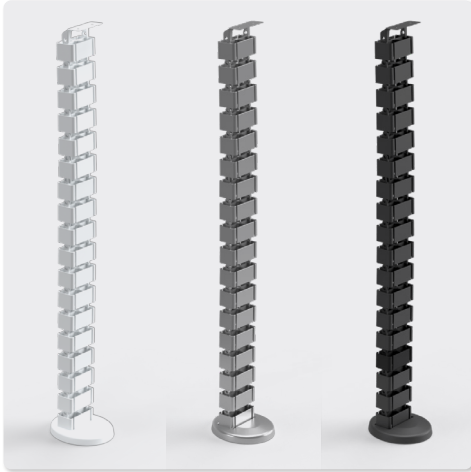

The 4 chamber cable guide, which moves along

- ✔ Particularly suitable for height adjustable desks
- ✔ 30 chain links for a maximum height of 1.285 mm
- ✔ with 4 chambers for a big amount of cables
- ✔ quickly height adjustable by removing single links
- ✔ Can easily be shortened to suit standard desks

Technical Drawings

3D View / Side

3D View / Detail

4 cable chambers
Because of the 4 chambers it's ideal for many cables

Easy clip system
Can be extended / shortened in seconds of time

Easy fixation
With drilling holes for fixation below the table top

Name	Description	Colour	Article No.
FLEXIT RE 4	4 chamber cable guide, vertical, height max. 1285mm, plastic, with table connection, suitable for height adjustable desk frames, with screws and base	black	203 124647
		silver	203 124633
		white	203 124640