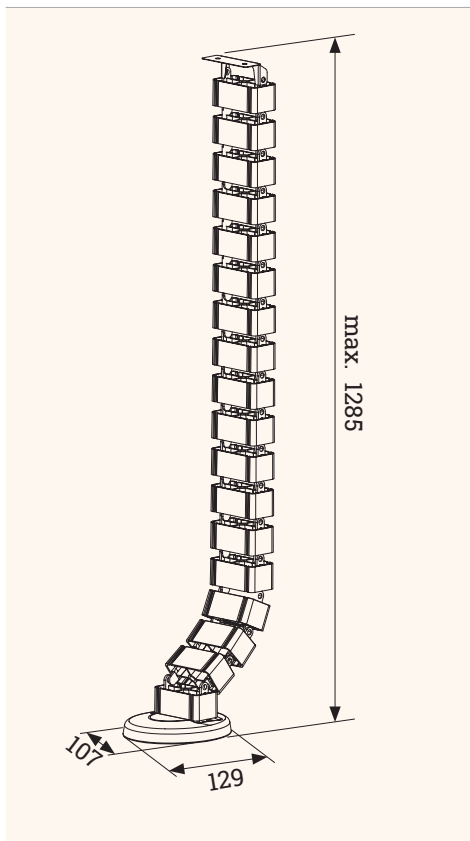

The 4 chamber cable guide, which moves along

- ✔ Particularly suitable for height adjustable desks
- ✔ 30 chain links for a maximum height of 1.285 mm
- ✔ with 4 chambers for a big amount of cables
- ✔ quickly height adjustable by removing single links
- ✔ Can easily be shortened to suit standard desks

Technical Drawings

3D View / Side

3D View / Detail

4 cable chambers
Because of the 4 chambers it's ideal for many cables

Easy clip system
Can be extended / shortened in seconds of time

Easy fixation
With drilling holes for fixation below the table top

Name	Description	Colour	Article No.
FLEXIT RE 4	4 chamber cable guide, vertical, height max. 1285mm, plastic, with table connection, suitable for height adjustable desk frames, with screws and base	black	203 124647
		silver	203 124633
		white	203 124640