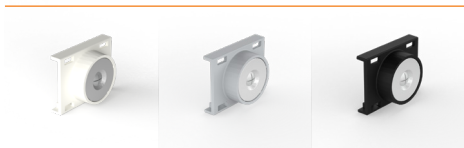

FLEXIT RE

The Cable guide which moves along

- ✓ Particularly suitable for height adjustable desk frames
- ✓ 38 chain links for a maximum height of 1320 mm
- ✓ 2 separate cable paths
- ✓ optionally integrable magnet holder, suitable for square table legs

Technical Drawings

Profile

Accessories

Article	Description	Colour	Item No.
FLEXIT RE with footer	Cable guide, height approx. 1320mm, plastic, with desk connection, suitable for adjustable table desks, with screws and footer	Black, #2098.592	203 107294
		Silvergrey, #2098.593	203 107315
		White, #2098.591	203 107287
FLEXIT RE without footer	Cable guide, height approx. 1320mm, plastic, with table connection, suitable for adjustable table desks, screws, without footer, needs 2 magnet holder, (not part of delivery)	Black, #2098.532	203 107322
		Silvergrey, #2098.533	203 107329
		White, #2098.531	203 107308
		Black, #2098.596	203 107350
FLEXIT RE magnetic holder	for cable guide FLEXIT RE	Silvergrey, #2098.597	203 107357
		White, #2098.595	203 107343