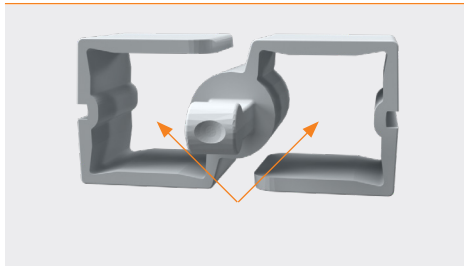

FLEXIT RE

The Cable guide which moves along

- ✓ Particularly suitable for height adjustable desk frames
- ✓ 38 chain links for a maximum height of 1320 mm
- ✓ 2 separate cable paths
- ✓ optionally integrable magnet holder, suitable for square table legs

Technical Drawings

Profile

Accessories

Article	Description	Colour	Item No.
FLEXIT RE with footer	Cable guide, height approx. 1320mm, plastic, with desk connection, suitable for adjustable table desks, with screws and footer	Black, #2098.592	203 107294
		Silvergrey, #2098.593	203 107315
		White, #2098.591	203 107287
FLEXIT RE without footer	Cable guide, height approx. 1320mm, plastic, with table connection, suitable for adjustable table desks, screws, without footer, needs 2 magnet holder, (not part of delivery)	Black, #2098.532	203 107322
		Silvergrey, #2098.533	203 107329
		White, #2098.531	203 107308
		Black, #2098.596	203 107350
FLEXIT RE magnetic holder	for cable guide FLEXIT RE	Silvergrey, #2098.597	203 107357
		White, #2098.595	203 107343