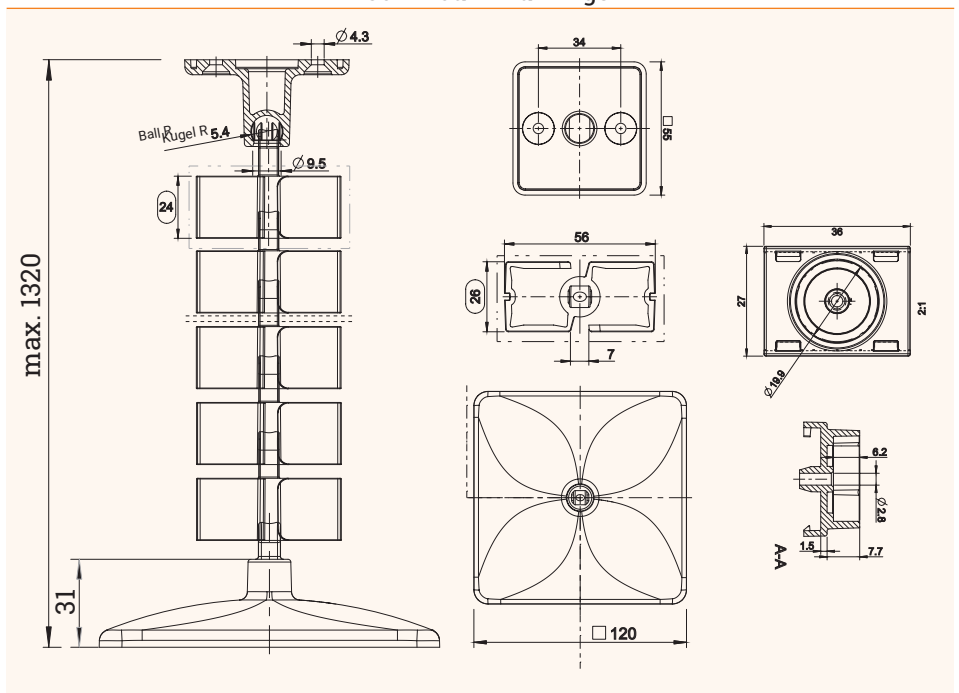

FLEXIT RE

The Cable guide which moves along

- ✓ Particularly suitable for height adjustable desk frames
- ✓ 38 chain links for a maximum height of 1320 mm
- ✓ 2 separate cable paths
- ✓ optionally integrable magnet holder, suitable for square table legs

Technical Drawings

Profile

Accessories

Article	Description	Colour	Item No.
FLEXIT RE with footer	Cable guide, height approx. 1320mm, plastic, with desk connection, suitable for adjustable table desks, with screws and footer	Black, #2098.592	203 107294
		Silvergrey, #2098.593	203 107315
		White, #2098.591	203 107287
FLEXIT RE without footer	Cable guide, height approx. 1320mm, plastic, with table connection, suitable for adjustable table desks, screws, without footer, needs 2 magnet holder, (not part of delivery)	Black, #2098.532	203 107322
		Silvergrey, #2098.533	203 107329
		White, #2098.531	203 107308
		Black, #2098.596	203 107350
FLEXIT RE magnetic holder	for cable guide FLEXIT RE	Silvergrey, #2098.597	203 107357
		White, #2098.595	203 107343