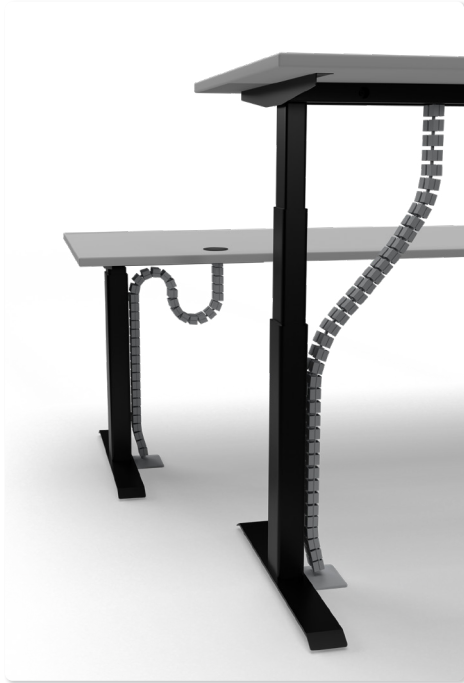

FLEXIT RE

The Cable guide which moves along

- ✓ Particularly suitable for height adjustable desk frames
- ✓ 38 chain links for a maximum height of 1320 mm
- ✓ 2 separate cable paths
- ✓ optionally integrable magnet holder, suitable for square table legs

Technical Drawings

Profile

Accessories

Article	Description	Colour	Item No.
FLEXIT RE with footer	Cable guide, height approx. 1320mm, plastic, with desk connection, suitable for adjustable table desks, with screws and footer	Black, #2098.592	203 107294
		Silvergrey, #2098.593	203 107315
		White, #2098.591	203 107287
FLEXIT RE without footer	Cable guide, height approx. 1320mm, plastic, with table connection, suitable for adjustable table desks, screws, without footer, needs 2 magnet holder, (not part of delivery)	Black, #2098.532	203 107322
		Silvergrey, #2098.533	203 107329
		White, #2098.531	203 107308
		Black, #2098.596	203 107350
FLEXIT RE magnetic holder	for cable guide FLEXIT RE	Silvergrey, #2098.597	203 107357
		White, #2098.595	203 107343