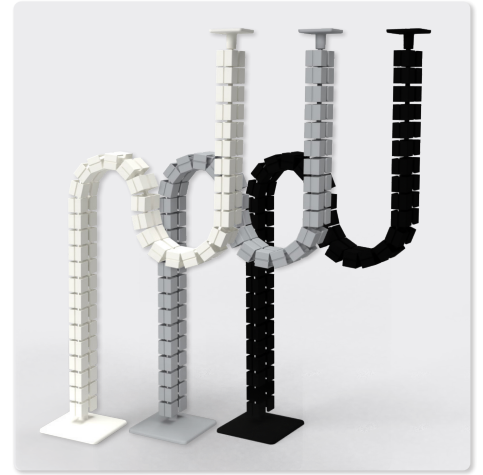

FLEXIT RE

The Cable guide which moves along

- ✓ Particularly suitable for height adjustable desk frames
- ✓ 38 chain links for a maximum height of 1320 mm
- ✓ 2 separate cable paths
- ✓ optionally integrable magnet holder, suitable for square table legs

Technical Drawings

Profile

Accessories

Article	Description	Colour	Item No.
FLEXIT RE with footer	Cable guide, height approx. 1320mm, plastic, with desk connection, suitable for adjustable table desks, with screws and footer	Black, #2098.592	203 107294
		Silvergrey, #2098.593	203 107315
		White, #2098.591	203 107287
FLEXIT RE without footer	Cable guide, height approx. 1320mm, plastic, with table connection, suitable for adjustable table desks, screws, without footer, needs 2 magnet holder, (not part of delivery)	Black, #2098.532	203 107322
		Silvergrey, #2098.533	203 107329
		White, #2098.531	203 107308
		Black, #2098.596	203 107350
FLEXIT RE magnetic holder	for cable guide FLEXIT RE	Silvergrey, #2098.597	203 107357
		White, #2098.595	203 107343