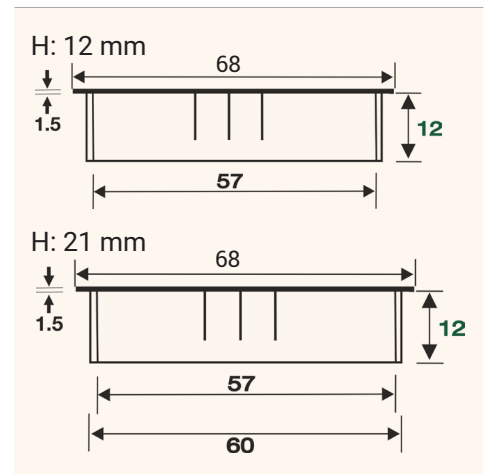

# EXIT R

Round cable outlet with brush seal  $\varnothing 60$  mm

- ✓ Material: Zamak
- ✓ Height: 12 or 21 mm
- ✓ 6 different finishes
- ✓ Easy open and close function of the lid through rotation

Surface selection

Technical Drawings

Top / 3D View

Side

Article	Description	Colour	Item No.
EXIT R	Cable outlet with $\varnothing 60$ mm, H: 12 mm, Material: Zamak	Chrome matt	201 105411
		Chrome polished	201 105509
		Stainless steel finish	201 105838
		Black	201 105341
		White	201 105971
		similar White aluminium-RAL 9006	201 105530
EXIT R	Cable outlet with $\varnothing 60$ mm, H: 21 mm, Material: Zamak	Chrome matt	201 105390
		Chrome polished	201 105691
		Stainless steel finish	201 105292
		Black	201 105187
		White	201 105236
		similar White aluminium-RAL9006	201 105705

# EXIT R

Round cable outlet with brush seal Ø80 mm

- ✓ Material: Zamak
- ✓ Height: 12 or 21 mm
- ✓ 6 different finishes
- ✓ Easy open and close function of the lid through rotation

Surface selection

Technical Drawings

Top / 3D View

Side

Article	Description	Colour	Item No.
EXIT R	Cable outlet with Ø80 mm, H: 12 mm, Material: Zamak	Chrome matt	201 106363
		Chrome polished	201 105628
		Stainless steel finish	201 105908
		Black	201 105166
		White	201 105901
		White aluminium-RAL 9006	201 105285
EXIT R	Cable outlet with Ø80 mm, H: 21 mm, Material: Zamak	Chrome matt	201 105719
		Chrome polished	201 106265
		Stainless steel finish	201 106055
		Black	201 105859
		White	201 106167
		White aluminium-RAL 9006	201 105936
		Titanium	201 128602
Anthrazit	201 128609		