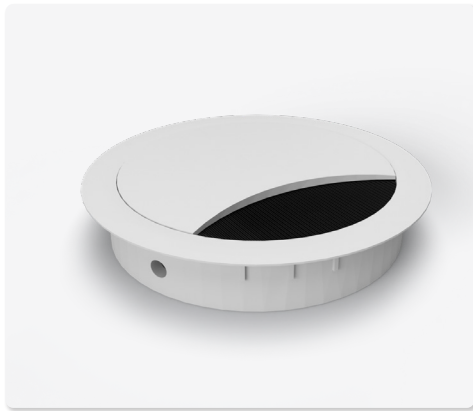

# EXIT R

Round cable outlet with brush seal  $\varnothing 60$  mm

- ✓ Material: Zamak
- ✓ Height: 12 or 21 mm
- ✓ 6 different finishes
- ✓ Easy open and close function of the lid through rotation

Surface selection

Technical Drawings

Top / 3D View

Side

Article	Description	Colour	Item No.
EXIT R	Cable outlet with $\varnothing 60$ mm, H: 12 mm, Material: Zamak	Chrome matt	201 105411
		Chrome polished	201 105509
		Stainless steel finish	201 105838
		Black	201 105341
		White	201 105971
		similar White aluminium-RAL 9006	201 105530
EXIT R	Cable outlet with $\varnothing 60$ mm, H: 21 mm, Material: Zamak	Chrome matt	201 105390
		Chrome polished	201 105691
		Stainless steel finish	201 105292
		Black	201 105187
		White	201 105236
		similar White aluminium-RAL9006	201 105705

# EXIT R

Round cable outlet with brush seal Ø80 mm

- ✓ Material: Zamak
- ✓ Height: 12 or 21 mm
- ✓ 6 different finishes
- ✓ Easy open and close function of the lid through rotation

Surface selection

Technical Drawings

Top / 3D View

Side

Article	Description	Colour	Item No.
EXIT R	Cable outlet with Ø80 mm, H: 12 mm, Material: Zamak	Chrome matt	201 106363
		Chrome polished	201 105628
		Stainless steel finish	201 105908
		Black	201 105166
		White	201 105901
		White aluminium-RAL 9006	201 105285
EXIT R	Cable outlet with Ø80 mm, H: 21 mm, Material: Zamak	Chrome matt	201 105719
		Chrome polished	201 106265
		Stainless steel finish	201 106055
		Black	201 105859
		White	201 106167
		White aluminium-RAL 9006	201 105936
		Titanium	201 128602
Anthrazit	201 128609		