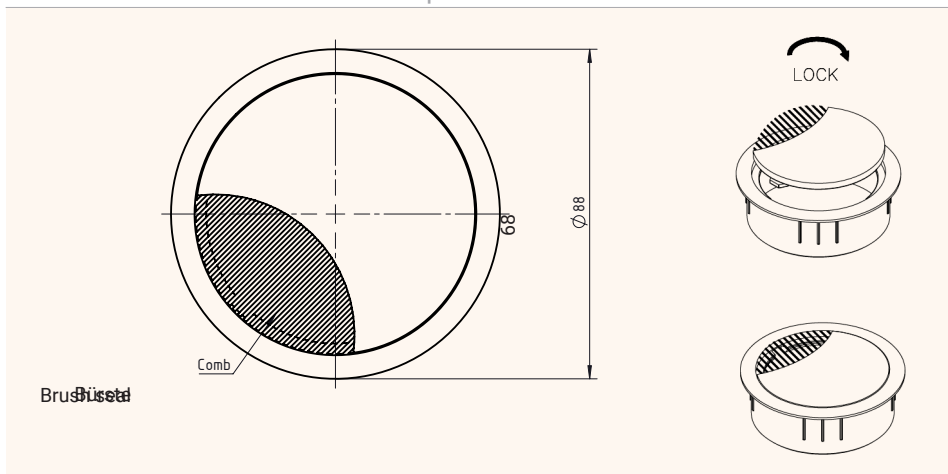

# EXIT R

Round cable outlet with brush seal  $\varnothing 60$  mm

- ✓ Material: Zamak
- ✓ Height: 12 or 21 mm
- ✓ 6 different finishes
- ✓ Easy open and close function of the lid through rotation

Surface selection

Technical Drawings

Top / 3D View

Side

Article	Description	Colour	Item No.
EXIT R	Cable outlet with $\varnothing 60$ mm, H: 12 mm, Material: Zamak	Chrome matt	201 105411
		Chrome polished	201 105509
		Stainless steel finish	201 105838
		Black	201 105341
		White	201 105971
		similar White aluminium-RAL 9006	201 105530
EXIT R	Cable outlet with $\varnothing 60$ mm, H: 21 mm, Material: Zamak	Chrome matt	201 105390
		Chrome polished	201 105691
		Stainless steel finish	201 105292
		Black	201 105187
		White	201 105236
		similar White aluminium-RAL9006	201 105705

# EXIT R

Round cable outlet with brush seal Ø80 mm

- ✓ Material: Zamak
- ✓ Height: 12 or 21 mm
- ✓ 6 different finishes
- ✓ Easy open and close function of the lid through rotation

Surface selection

Technical Drawings

Top / 3D View

Side

Article	Description	Colour	Item No.
EXIT R	Cable outlet with Ø80 mm, H: 12 mm, Material: Zamak	Chrome matt	201 106363
		Chrome polished	201 105628
		Stainless steel finish	201 105908
		Black	201 105166
		White	201 105901
		White aluminium-RAL 9006	201 105285
EXIT R	Cable outlet with Ø80 mm, H: 21 mm, Material: Zamak	Chrome matt	201 105719
		Chrome polished	201 106265
		Stainless steel finish	201 106055
		Black	201 105859
		White	201 106167
		White aluminium-RAL 9006	201 105936
		Titanium	201 128602
Anthrazit	201 128609		