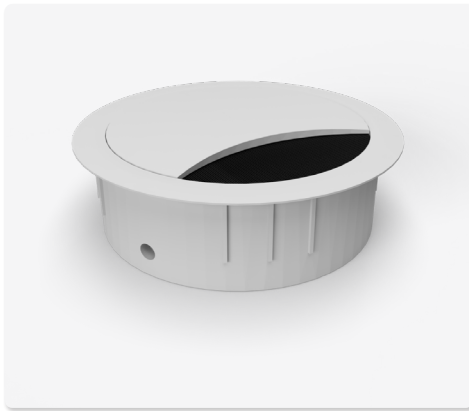

# EXIT R

Round cable outlet with brush seal  $\varnothing 60$  mm

- ✓ Material: Zamak
- ✓ Height: 12 or 21 mm
- ✓ 6 different finishes
- ✓ Easy open and close function of the lid through rotation

Surface selection

Technical Drawings

Top / 3D View

Side

Article	Description	Colour	Item No.
EXIT R	Cable outlet with $\varnothing 60$ mm, H: 12 mm, Material: Zamak	Chrome matt	201 105411
		Chrome polished	201 105509
		Stainless steel finish	201 105838
		Black	201 105341
		White	201 105971
		similar White aluminium-RAL 9006	201 105530
EXIT R	Cable outlet with $\varnothing 60$ mm, H: 21 mm, Material: Zamak	Chrome matt	201 105390
		Chrome polished	201 105691
		Stainless steel finish	201 105292
		Black	201 105187
		White	201 105236
		similar White aluminium-RAL9006	201 105705

# EXIT R

Round cable outlet with brush seal Ø80 mm

- ✓ Material: Zamak
- ✓ Height: 12 or 21 mm
- ✓ 6 different finishes
- ✓ Easy open and close function of the lid through rotation

Surface selection

Technical Drawings

Top / 3D View

Side

Article	Description	Colour	Item No.
EXIT R	Cable outlet with Ø80 mm, H: 12 mm, Material: Zamak	Chrome matt	201 106363
		Chrome polished	201 105628
		Stainless steel finish	201 105908
		Black	201 105166
		White	201 105901
		White aluminium-RAL 9006	201 105285
EXIT R	Cable outlet with Ø80 mm, H: 21 mm, Material: Zamak	Chrome matt	201 105719
		Chrome polished	201 106265
		Stainless steel finish	201 106055
		Black	201 105859
		White	201 106167
		White aluminium-RAL 9006	201 105936
		Titanium	201 128602
Anthrazit	201 128609		