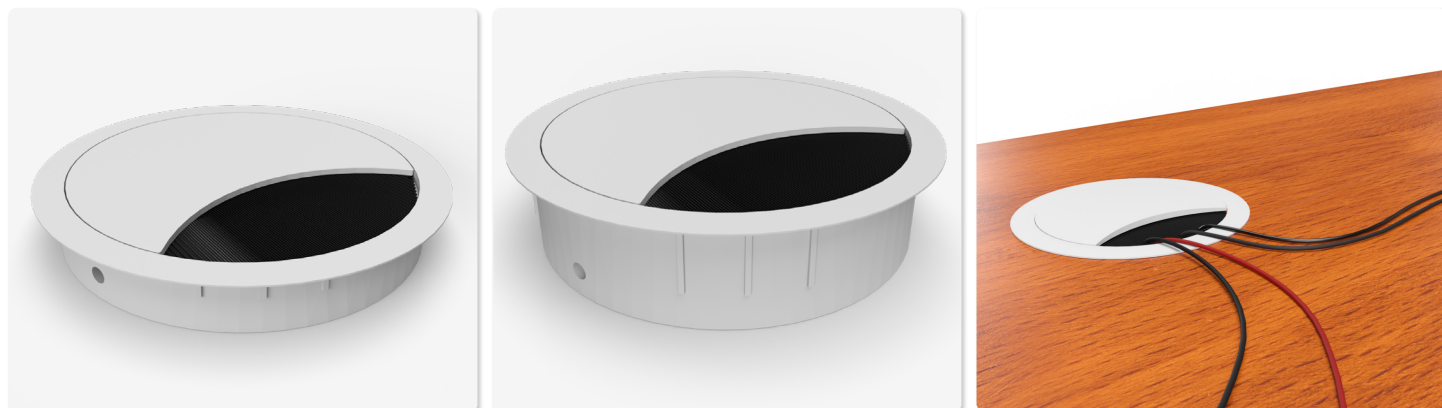

# EXIT R

Round cable outlet with brush seal  $\varnothing 60$  mm

- ✓ Material: Zamak
- ✓ Height: 12 or 21 mm
- ✓ 6 different finishes
- ✓ Easy open and close function of the lid through rotation

Surface selection

Technical Drawings

Top / 3D View

Side

Article	Description	Colour	Item No.
EXIT R	Cable outlet with $\varnothing 60$ mm, H: 12 mm, Material: Zamak	Chrome matt	201 105411
		Chrome polished	201 105509
		Stainless steel finish	201 105838
		Black	201 105341
		White	201 105971
		similar White aluminium-RAL 9006	201 105530
EXIT R	Cable outlet with $\varnothing 60$ mm, H: 21 mm, Material: Zamak	Chrome matt	201 105390
		Chrome polished	201 105691
		Stainless steel finish	201 105292
		Black	201 105187
		White	201 105236
		similar White aluminium-RAL9006	201 105705

# EXIT R

Round cable outlet with brush seal Ø80 mm

- ✓ Material: Zamak
- ✓ Height: 12 or 21 mm
- ✓ 6 different finishes
- ✓ Easy open and close function of the lid through rotation

Surface selection

Technical Drawings

Top / 3D View

Side

Article	Description	Colour	Item No.
EXIT R	Cable outlet with Ø80 mm, H: 12 mm, Material: Zamak	Chrome matt	201 106363
		Chrome polished	201 105628
		Stainless steel finish	201 105908
		Black	201 105166
		White	201 105901
		White aluminium-RAL 9006	201 105285
EXIT R	Cable outlet with Ø80 mm, H: 21 mm, Material: Zamak	Chrome matt	201 105719
		Chrome polished	201 106265
		Stainless steel finish	201 106055
		Black	201 105859
		White	201 106167
		White aluminium-RAL 9006	201 105936
		Titanium	201 128602
Anthrazit	201 128609		