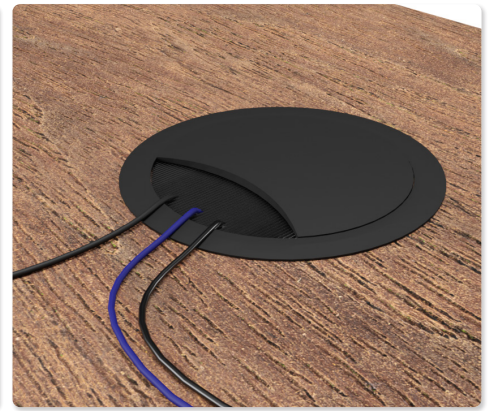

# EXIT R

Round cable outlet with brush seal  $\varnothing 60$  mm

- ✓ Material: Zamak
- ✓ Height: 12 or 21 mm
- ✓ 6 different finishes
- ✓ Easy open and close function of the lid through rotation

Surface selection

Technical Drawings

Top / 3D View

Side

Article	Description	Colour	Item No.
EXIT R	Cable outlet with $\varnothing 60$ mm, H: 12 mm, Material: Zamak	Chrome matt	201 105411
		Chrome polished	201 105509
		Stainless steel finish	201 105838
		Black	201 105341
		White	201 105971
		similar White aluminium-RAL 9006	201 105530
EXIT R	Cable outlet with $\varnothing 60$ mm, H: 21 mm, Material: Zamak	Chrome matt	201 105390
		Chrome polished	201 105691
		Stainless steel finish	201 105292
		Black	201 105187
		White	201 105236
		similar White aluminium-RAL9006	201 105705

# EXIT R

Round cable outlet with brush seal Ø80 mm

- ✓ Material: Zamak
- ✓ Height: 12 or 21 mm
- ✓ 6 different finishes
- ✓ Easy open and close function of the lid through rotation

Surface selection

Technical Drawings

Top / 3D View

Side

Article	Description	Colour	Item No.
EXIT R	Cable outlet with Ø80 mm, H: 12 mm, Material: Zamak	Chrome matt	201 106363
		Chrome polished	201 105628
		Stainless steel finish	201 105908
		Black	201 105166
		White	201 105901
		White aluminium-RAL 9006	201 105285
EXIT R	Cable outlet with Ø80 mm, H: 21 mm, Material: Zamak	Chrome matt	201 105719
		Chrome polished	201 106265
		Stainless steel finish	201 106055
		Black	201 105859
		White	201 106167
		White aluminium-RAL 9006	201 105936
		Titanium	201 128602
Anthrazit	201 128609		