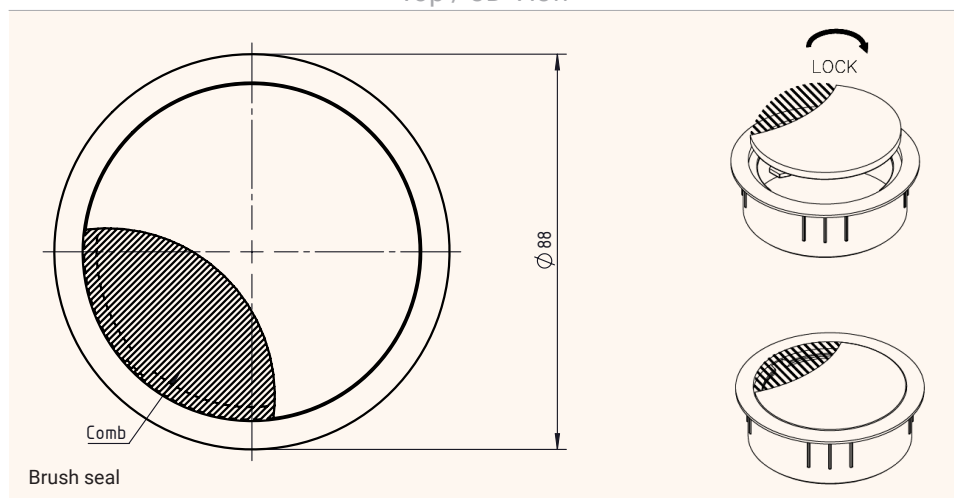

# EXIT R

Round cable outlet with brush seal  $\varnothing 60$  mm

- ✓ Material: Zamak
- ✓ Height: 12 or 21 mm
- ✓ 6 different finishes
- ✓ Easy open and close function of the lid through rotation

Surface selection

Technical Drawings

Top / 3D View

Side

Article	Description	Colour	Item No.
EXIT R	Cable outlet with $\varnothing 60$ mm, H: 12 mm, Material: Zamak	Chrome matt	201 105411
		Chrome polished	201 105509
		Stainless steel finish	201 105838
		Black	201 105341
		White	201 105971
		similar White aluminium-RAL 9006	201 105530
EXIT R	Cable outlet with $\varnothing 60$ mm, H: 21 mm, Material: Zamak	Chrome matt	201 105390
		Chrome polished	201 105691
		Stainless steel finish	201 105292
		Black	201 105187
		White	201 105236
		similar White aluminium-RAL9006	201 105705

# EXIT R

Round cable outlet with brush seal Ø80 mm

- ✓ Material: Zamak
- ✓ Height: 12 or 21 mm
- ✓ 6 different finishes
- ✓ Easy open and close function of the lid through rotation

Surface selection

Technical Drawings

Top / 3D View

Side

Article	Description	Colour	Item No.
EXIT R	Cable outlet with Ø80 mm, H: 12 mm, Material: Zamak	Chrome matt	201 106363
		Chrome polished	201 105628
		Stainless steel finish	201 105908
		Black	201 105166
		White	201 105901
		White aluminium-RAL 9006	201 105285
EXIT R	Cable outlet with Ø80 mm, H: 21 mm, Material: Zamak	Chrome matt	201 105719
		Chrome polished	201 106265
		Stainless steel finish	201 106055
		Black	201 105859
		White	201 106167
		White aluminium-RAL 9006	201 105936
		Titanium	201 128602
Anthrazit	201 128609		