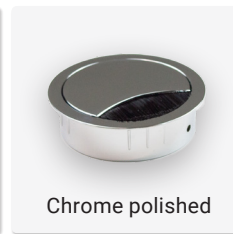

# EXIT R

Round cable outlet with brush seal  $\varnothing 60$  mm

- ✓ Material: Zamak
- ✓ Height: 12 or 21 mm
- ✓ 6 different finishes
- ✓ Easy open and close function of the lid through rotation

Surface selection

Technical Drawings

Top / 3D View

Side

Article	Description	Colour	Item No.
EXIT R	Cable outlet with $\varnothing 60$ mm, H: 12 mm, Material: Zamak	Chrome matt	201 105411
		Chrome polished	201 105509
		Stainless steel finish	201 105838
		Black	201 105341
		White	201 105971
		similar White aluminium-RAL 9006	201 105530
EXIT R	Cable outlet with $\varnothing 60$ mm, H: 21 mm, Material: Zamak	Chrome matt	201 105390
		Chrome polished	201 105691
		Stainless steel finish	201 105292
		Black	201 105187
		White	201 105236
		similar White aluminium-RAL9006	201 105705

# EXIT R

Round cable outlet with brush seal Ø80 mm

- ✓ Material: Zamak
- ✓ Height: 12 or 21 mm
- ✓ 6 different finishes
- ✓ Easy open and close function of the lid through rotation

Surface selection

Technical Drawings

Top / 3D View

Side

Article	Description	Colour	Item No.
EXIT R	Cable outlet with Ø80 mm, H: 12 mm, Material: Zamak	Chrome matt	201 106363
		Chrome polished	201 105628
		Stainless steel finish	201 105908
		Black	201 105166
		White	201 105901
		White aluminium-RAL 9006	201 105285
EXIT R	Cable outlet with Ø80 mm, H: 21 mm, Material: Zamak	Chrome matt	201 105719
		Chrome polished	201 106265
		Stainless steel finish	201 106055
		Black	201 105859
		White	201 106167
		White aluminium-RAL 9006	201 105936
		Titanium	201 128602
Anthrazit	201 128609		