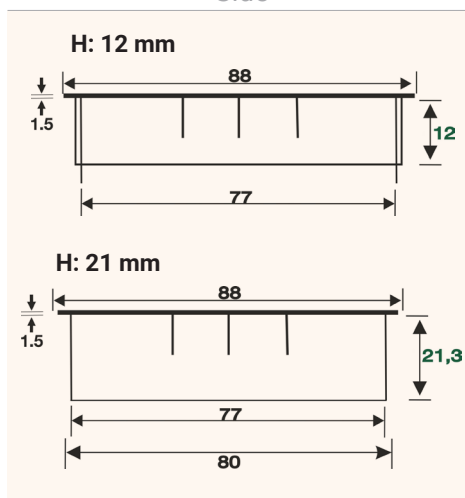

# EXIT R

Round cable outlet with brush seal  $\varnothing 60$  mm

- ✓ Material: Zamak
- ✓ Height: 12 or 21 mm
- ✓ 6 different finishes
- ✓ Easy open and close function of the lid through rotation

Surface selection

# EXIT R

Round cable outlet with brush seal Ø80 mm

- ✓ Material: Zamak
- ✓ Height: 12 or 21 mm
- ✓ 6 different finishes
- ✓ Easy open and close function of the lid through rotation

Surface selection

Technical Drawings

Top / 3D View

Side

Article	Description	Colour	Item No.
EXIT R	Cable outlet with Ø80 mm, H: 12 mm, Material: Zamak	Chrome matt	201 106363
		Chrome polished	201 105628
		Stainless steel finish	201 105908
		Black	201 105166
		White	201 105901
		White aluminium-RAL 9006	201 105285
EXIT R	Cable outlet with Ø80 mm, H: 21 mm, Material: Zamak	Chrome matt	201 105719
		Chrome polished	201 106265
		Stainless steel finish	201 106055
		Black	201 105859
		White	201 106167
		White aluminium-RAL 9006	201 105936
		Titanium	201 128602
Anthrazit	201 128609		