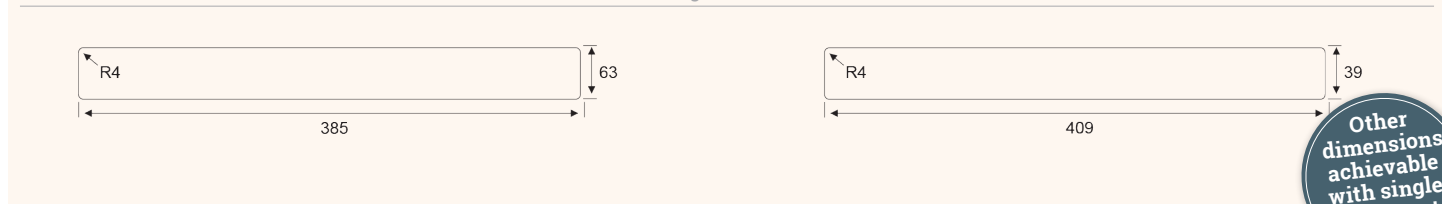

The long, slim cable outlet for a variety of applications

- ✔ Aluminium cable outlet with brush seal
- ✔ For many cables or high cable flexibility
- ✔ Available with a depth of 45 / 69 (with 1 / 2 brush seals)
- ✔ Ideal for workshops, open-plan offices, meeting- and presentation rooms, as well as hotels and residential facilities

Technical Drawings

Milling dimensions

Other dimensions achievable with single components

Article	Description	Depth	Width	Height	Colour	Item No.
EXIT NCT	Cable outlet with square end caps, black brush seal	45	427	20	Alu anodized	201 105201
	Cable outlet with square end caps, grey brush seal	69	403	20	Alu anodized	201 105551
	Cable outlet with square end caps, black brush seal	45	427	20	Alu anodized	201 105558
	Cable outlet with square end caps, grey brush seal	69	403	20	Alu anodized	201 105796
	Cable outlet with round end caps, black brush seal	45	450	20	Alu anodized	201 105250
	Cable outlet with round end caps, grey brush seal	69	450	20	Alu anodized	201 105684
End caps set (round)	Round end caps set for EXIT NCT, incl. screws	45	19	19	Aluminium	201 105677
		69	19	19	Aluminium	201 105383
End caps set (square)	Square end caps set for EXIT NCT, incl. screws	45	19	19	Aluminium	201 105467
		69	19	19	Aluminium	201 105929
Profile	Aluminium profile for EXIT NCT		1800	19	Aluminium	201 105075
Brush seals	Black brush seal for EXIT NCT	24	1800		Black	201 105082
	Grey brush seal for EXIT NCT	24	1800		Grey	201 105089