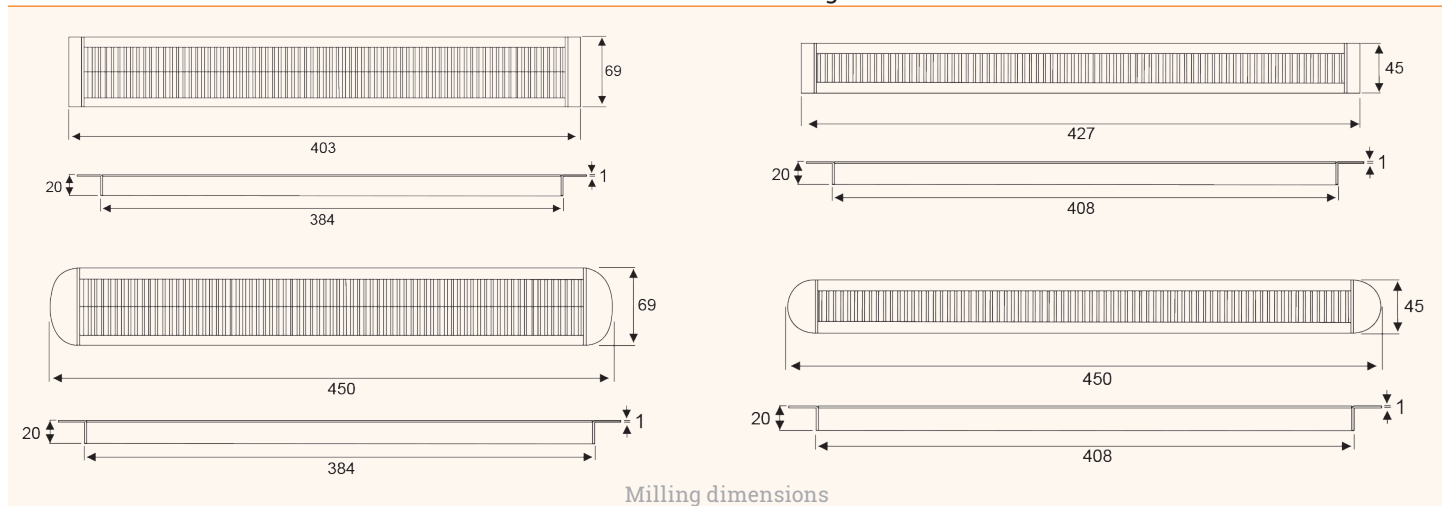

The long, slim cable outlet for a variety of applications

- ✔ Aluminium cable outlet with brush seal
- ✔ For many cables or high cable flexibility
- ✔ Available with a depth of 45 / 69 (with 1 / 2 brush seals)
- ✔ Ideal for workshops, open-plan offices, meeting- and presentation rooms, as well as hotels and residential facilities

Technical Drawings

Milling dimensions

Other dimensions achievable with single components

Article	Description	Depth	Width	Height	Colour	Item No.
EXIT NCT	Cable outlet with square end caps, black brush seal	45	427	20	Alu anodized	201 105201
	Cable outlet with square end caps, grey brush seal	69	403	20	Alu anodized	201 105551
	Cable outlet with square end caps, black brush seal	45	427	20	Alu anodized	201 105558
	Cable outlet with square end caps, grey brush seal	69	403	20	Alu anodized	201 105796
	Cable outlet with round end caps, black brush seal	45	450	20	Alu anodized	201 105250
	Cable outlet with round end caps, grey brush seal	69	450	20	Alu anodized	201 105684
End caps set (round)	Round end caps set for EXIT NCT, incl. screws	45	19	19	Aluminium	201 105677
		69	19	19	Aluminium	201 105383
End caps set (square)	Square end caps set for EXIT NCT, incl. screws	45	19	19	Aluminium	201 105467
		69	19	19	Aluminium	201 105929
Profile	Aluminium profile for EXIT NCT		1800	19	Aluminium	201 105075
Brush seals	Black brush seal for EXIT NCT	24	1800		Black	201 105082
	Grey brush seal for EXIT NCT	24	1800		Grey	201 105089