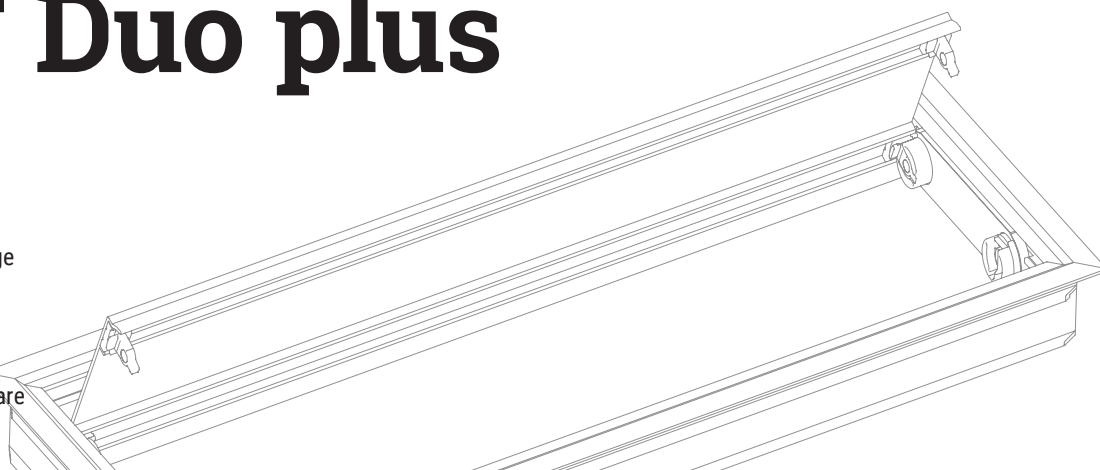

EXIT Duo plus

DE - Montageanleitung

EN - Assembly Instructions

IT - Istruzioni di montaggio

FR - Instructions de montage

NL - Montage-instructies

CZ - Montážní návod

SE - Monteringsanvisningar

RO - Instrucțiuni de asamblare

SK - Montážny návod