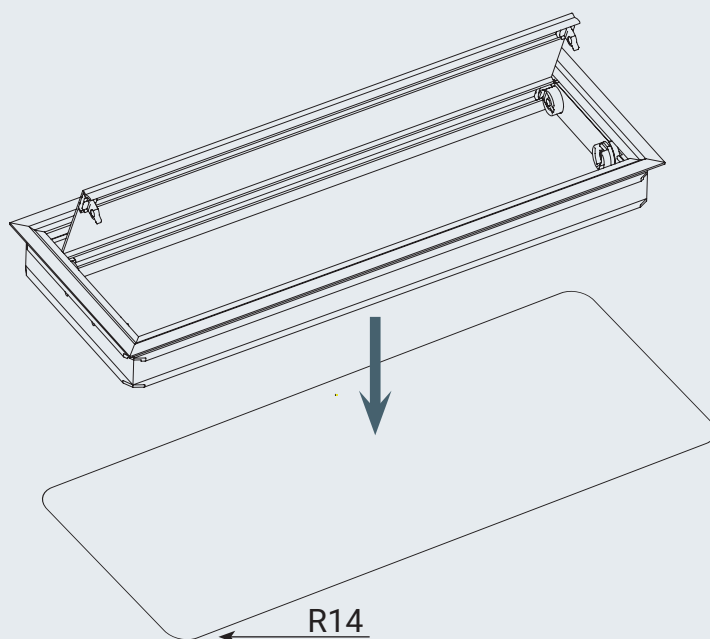

1

EXIT Duo plus