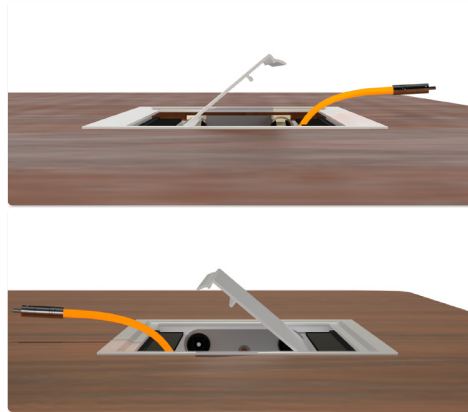

EXIT Duo plus

201

Dual Aluminum Cable Outlet

- ✔ with straight flap cover and soft-close mechanism
- ✔ entry from both sides
- ✔ available with 4 different finishes
- ✔ black brush seal

Technical Drawing

Drilling Pattern

NEW
with exclusive
Titanium-
Finish

Article	Description	Measurments			Milling dimensions		Material	Colour	Item No.
		Depth	Width	Height	Depth	Width			
EXIT Duo plus	Cable outlet with hinged Cover, opening on both sides soft-close mechanism, black brush seal	135	320	26	128	313	Aluminium	Titanium	201 106741
								Alu anodised	201 104851
								White	201 104858
								Black	201 104865
		135	600	26	128	593	Aluminium	Titanium	201 106748
								Alu anodised	201 104879
								White	201 104872
								Black	201 104886