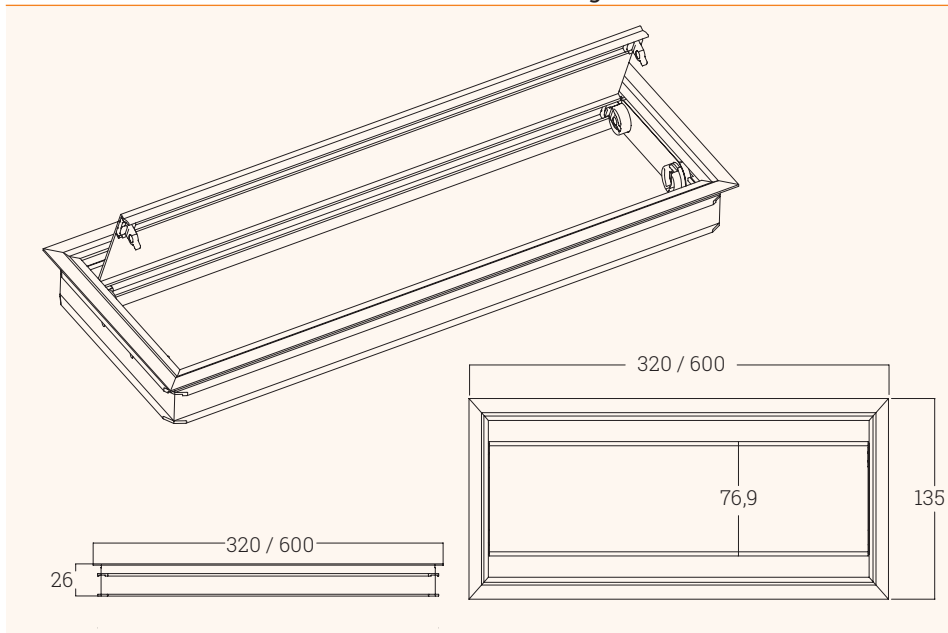

EXIT Duo plus

201

Dual Aluminum Cable Outlet

- ✔ with straight flap cover and soft-close mechanism
- ✔ entry from both sides
- ✔ available with 4 different finishes
- ✔ black brush seal

Technical Drawing

Drilling Pattern

NEW
with exclusive
Titanium-
Finish

Article	Description	Measurments			Milling dimensions		Material	Colour	Item No.
		Depth	Width	Height	Depth	Width			
EXIT Duo plus	Cable outlet with hinged Cover, opening on both sides soft-close mechanism, black brush seal	135	320	26	128	313	Aluminium	Titanium	201 106741
								Alu anodised	201 104851
								White	201 104858
								Black	201 104865
		135	600	26	128	593	Aluminium	Titanium	201 106748
								Alu anodised	201 104879
								White	201 104872
								Black	201 104886