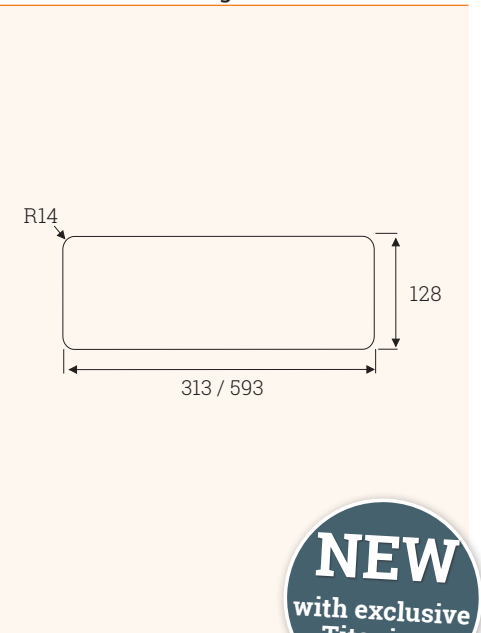

EXIT Duo plus

201

Dual Aluminum Cable Outlet

- ✔ with straight flap cover and soft-close mechanism
- ✔ entry from both sides
- ✔ available with 4 different finishes
- ✔ black brush seal

Technical Drawing

Drilling Pattern

NEW
with exclusive
Titanium-
Finish

Article	Description	Measurments			Milling dimensions		Material	Colour	Item No.
		Depth	Width	Height	Depth	Width			
EXIT Duo plus	Cable outlet with hinged Cover, opening on both sides soft-close mechanism, black brush seal	135	320	26	128	313	Aluminium	Titanium	201 106741
								Alu anodised	201 104851
								White	201 104858
								Black	201 104865
		135	600	26	128	593	Aluminium	Titanium	201 106748
								Alu anodised	201 104879
								White	201 104872
								Black	201 104886