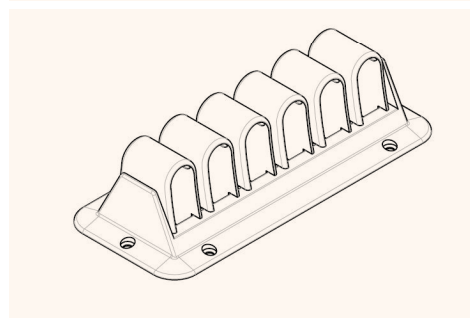

## Technical Drawings

Side view

Top view

Perspective view

Article	Description	Colour	Item No.
<b>CATCHIT Up 4-Modules</b>	plastic cable clamp with 4 cable routing modules, easy installation	black	203 106839
		grey	203 106818
		white	203 106832
<b>4x CATCHIT Up 4-Modules</b>	4x plastic cable clamp with 4 cable routing modules, easy installation	black	203 107049
<b>CATCHIT Up 6-Modules</b>	plastic cable clamp with 6 cable routing modules, easy installation	black	203 106804
		grey	203 106811
		white	203 106825