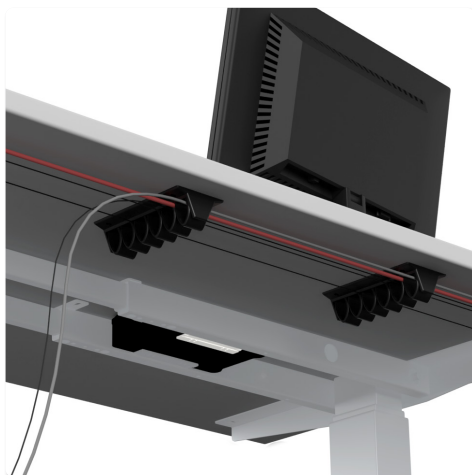

# CATCHIT Up cable routing

203

The quick cable-routing solution for all desks models

- ✔ perfect for all desk models
- ✔ easy installation
- ✔ with 4 or 6 cable routing modules

## Technical Drawings

Side view

Top view

Perspective view

Article	Description	Colour	Item No.
<b>CATCHIT Up 4-Modules</b>	plastic cable clamp with 4 cable routing modules, easy installation	black	203 106839
		grey	203 106818
		white	203 106832
<b>4x CATCHIT Up 4-Modules</b>	4x plastic cable clamp with 4 cable routing modules, easy installation	black	203 107049
<b>CATCHIT Up 6-Modules</b>	plastic cable clamp with 6 cable routing modules, easy installation	black	203 106804
		grey	203 106811
		white	203 106825