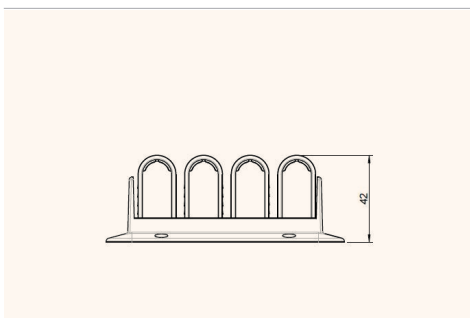

# CATCHIT Up cable routing

203

The quick cable-routing solution for all desks models

- ✔ perfect for all desk models
- ✔ easy installation
- ✔ with 4 or 6 cable routing modules

## Technical Drawings

Side view

Top view

Perspective view

Article	Description	Colour	Item No.
<b>CATCHIT Up 4-Modules</b>	plastic cable clamp with 4 cable routing modules, easy installation	black	203 106839
		grey	203 106818
		white	203 106832
<b>4x CATCHIT Up 4-Modules</b>	4x plastic cable clamp with 4 cable routing modules, easy installation	black	203 107049
<b>CATCHIT Up 6-Modules</b>	plastic cable clamp with 6 cable routing modules, easy installation	black	203 106804
		grey	203 106811
		white	203 106825