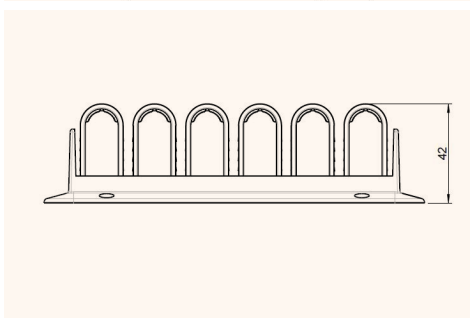

## Technical Drawings

Side view

Top view

Perspective view

Article	Description	Colour	Item No.
<b>CATCHIT Up 4-Modules</b>	plastic cable clamp with 4 cable routing modules, easy installation	black	203 106839
		grey	203 106818
		white	203 106832
<b>4x CATCHIT Up 4-Modules</b>	4x plastic cable clamp with 4 cable routing modules, easy installation	black	203 107049
<b>CATCHIT Up 6-Modules</b>	plastic cable clamp with 6 cable routing modules, easy installation	black	203 106804
		grey	203 106811
		white	203 106825