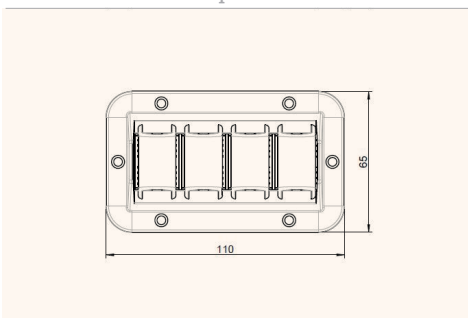

# CATCHIT Up cable routing

203

The quick cable-routing solution for all desks models

- ✔ perfect for all desk models
- ✔ easy installation
- ✔ with 4 or 6 cable routing modules

## Technical Drawings

Side view

Top view

Perspective view

Article	Description	Colour	Item No.
<b>CATCHIT Up 4-Modules</b>	plastic cable clamp with 4 cable routing modules, easy installation	black	203 106839
		grey	203 106818
		white	203 106832
<b>4x CATCHIT Up 4-Modules</b>	4x plastic cable clamp with 4 cable routing modules, easy installation	black	203 107049
<b>CATCHIT Up 6-Modules</b>	plastic cable clamp with 6 cable routing modules, easy installation	black	203 106804
		grey	203 106811
		white	203 106825