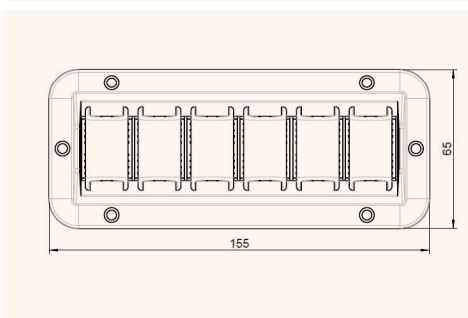

## Technical Drawings

Side view

Top view

Perspective view

Article	Description	Colour	Item No.
<b>CATCHIT Up 4-Modules</b>	plastic cable clamp with 4 cable routing modules, easy installation	black	203 106839
		grey	203 106818
		white	203 106832
<b>4x CATCHIT Up 4-Modules</b>	4x plastic cable clamp with 4 cable routing modules, easy installation	black	203 107049
<b>CATCHIT Up 6-Modules</b>	plastic cable clamp with 6 cable routing modules, easy installation	black	203 106804
		grey	203 106811
		white	203 106825