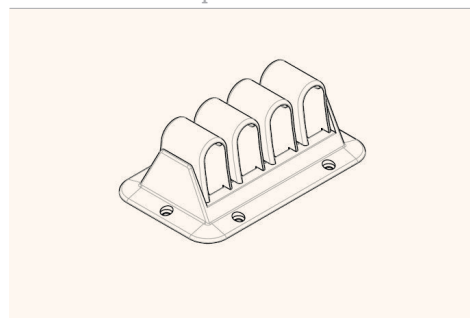

## Technical Drawings

Side view

Top view

Perspective view

Article	Description	Colour	Item No.
<b>CATCHIT Up 4-Modules</b>	plastic cable clamp with 4 cable routing modules, easy installation	black	203 106839
		grey	203 106818
		white	203 106832
<b>4x CATCHIT Up 4-Modules</b>	4x plastic cable clamp with 4 cable routing modules, easy installation	black	203 107049
<b>CATCHIT Up 6-Modules</b>	plastic cable clamp with 6 cable routing modules, easy installation	black	203 106804
		grey	203 106811
		white	203 106825