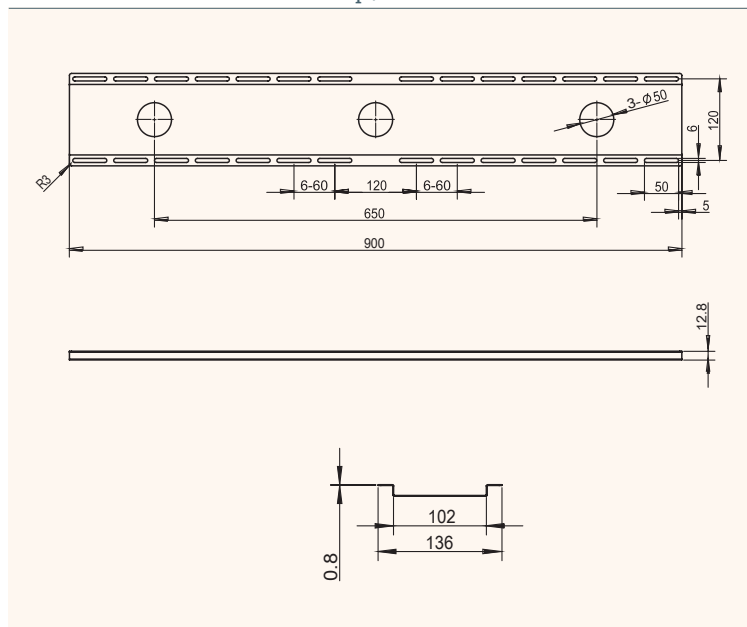

The elegant cable canal, a perfect complement

- ✔ Optional accessory for our models E-MORE 2M2S, 2M3S and E-CORNER 90
- ✔ Fits directly on the beams, no space wasted
- ✔ Produced with high quality steel

Technical Drawings

Top / Side

Alternative View

Article	Description	Colour	Item No.
BOXIT E-MORE	cable canal for table-frame, steel	white aluminium, RAL 9006	203 108904
BOXIT E-MORE	cable canal for table-frame, steel	pure white, RAL 9010	203 108911
BOXIT E-MORE	cable canal for table-frame, steel	traffic black, RAL 9017	203 108918