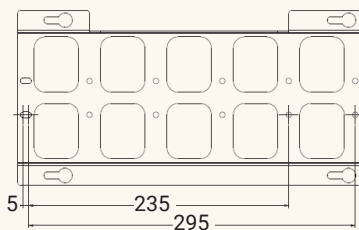

Cable tray with large cable holes

- ✔ In different lengths for many table-frames
- ✔ Flexible cable routing because of large cable holes
- ✔ Robust because of high quality metal
- ✔ Table mounting under the table top

Technical Drawings

Article	Description	Colour	Item No.
BOXIT	Cable tray, metal, L: 310 mm, B: 120 mm, H: 90 mm	Black	203 106944
	Cable tray, metal, L: 520 mm, B: 120 mm, H: 90 mm	Black	203 107000
		White aluminium, RAL 9006	203 122652
		Black	203 107091
	Cable tray, metal, L: 1000 mm, B: 120 mm, H: 90 mm	White aluminium, RAL 9006	203 127237