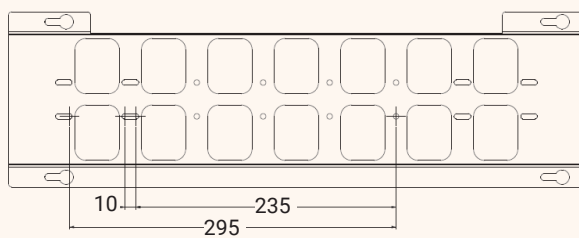

Cable tray with large cable holes

- ✔ In different lengths for many table-frames
- ✔ Flexible cable routing because of large cable holes
- ✔ Robust because of high quality metal
- ✔ Table mounting under the table top

Technical Drawings

Article	Description	Colour	Item No.
BOXIT	Cable tray, metal, L: 310 mm, B: 120 mm, H: 90 mm	Black	203 106944
	Cable tray, metal, L: 520 mm, B: 120 mm, H: 90 mm	Black	203 107000
		White aluminium, RAL 9006	203 122652
		Black	203 107091
	Cable tray, metal, L: 1000 mm, B: 120 mm, H: 90 mm	White aluminium, RAL 9006	203 127237