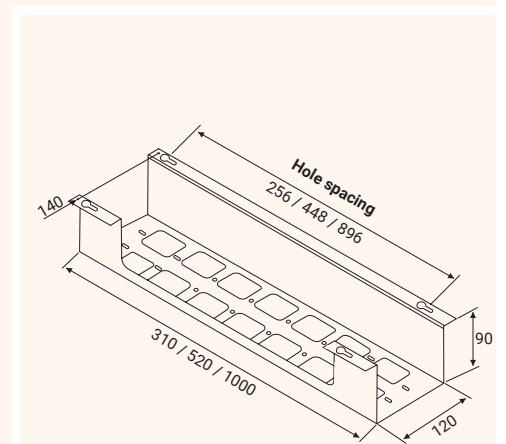

Cable tray with large cable holes

- ✔ In different lengths for many table-frames
- ✔ Flexible cable routing because of large cable holes
- ✔ Robust because of high quality metal
- ✔ Table mounting under the table top

Technical Drawings

Article	Description	Colour	Item No.
BOXIT	Cable tray, metal, L: 310 mm, B: 120 mm, H: 90 mm	Black	203 106944
	Cable tray, metal, L: 520 mm, B: 120 mm, H: 90 mm	Black	203 107000
		White aluminium, RAL 9006	203 122652
		Black	203 107091
	Cable tray, metal, L: 1000 mm, B: 120 mm, H: 90 mm	White aluminium, RAL 9006	203 127237