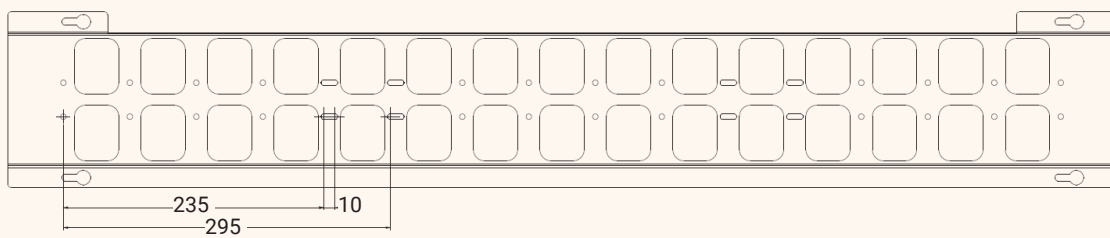

Cable tray with large cable holes

- ✔ In different lengths for many table-frames
- ✔ Flexible cable routing because of large cable holes
- ✔ Robust because of high quality metal
- ✔ Table mounting under the table top

Technical Drawings

Article	Description	Colour	Item No.
BOXIT	Cable tray, metal, L: 310 mm, B: 120 mm, H: 90 mm	Black	203 106944
	Cable tray, metal, L: 520 mm, B: 120 mm, H: 90 mm	Black	203 107000
		White aluminium, RAL 9006	203 122652
		Black	203 107091
	Cable tray, metal, L: 1000 mm, B: 120 mm, H: 90 mm	White aluminium, RAL 9006	203 127237