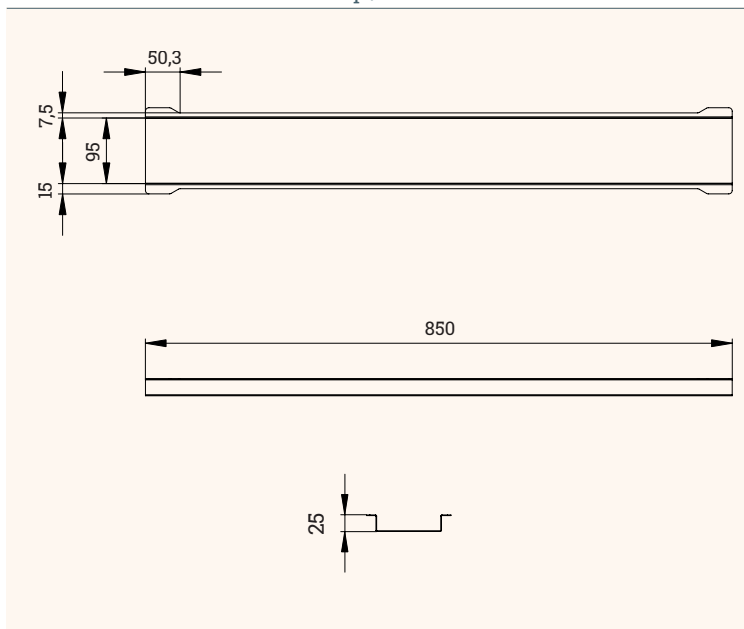

The elegant cable canal, a perfect complement

- ✔ Optional accessory for our models E-MORE 2M2S TQD, 2M3S TQD and E-CORNER Flex
- ✔ Fits directly on the beams, no space wasted
- ✔ Produced with high quality steel
- ✔ In 3 different colours available

Technical Drawings

Top / Side

Alternative View

Article	Description	Colour	Item No.
BOXIT E-MORE TQD	cable canal for table-frame, steel	white aluminium, RAL 9006	203 124794
BOXIT E-MORE TQD	cable canal for table-frame, steel	traffic white, RAL 9016	203 124780
BOXIT E-MORE TQD	cable canal for table-frame, steel	jet black, RAL 9005	203 124787